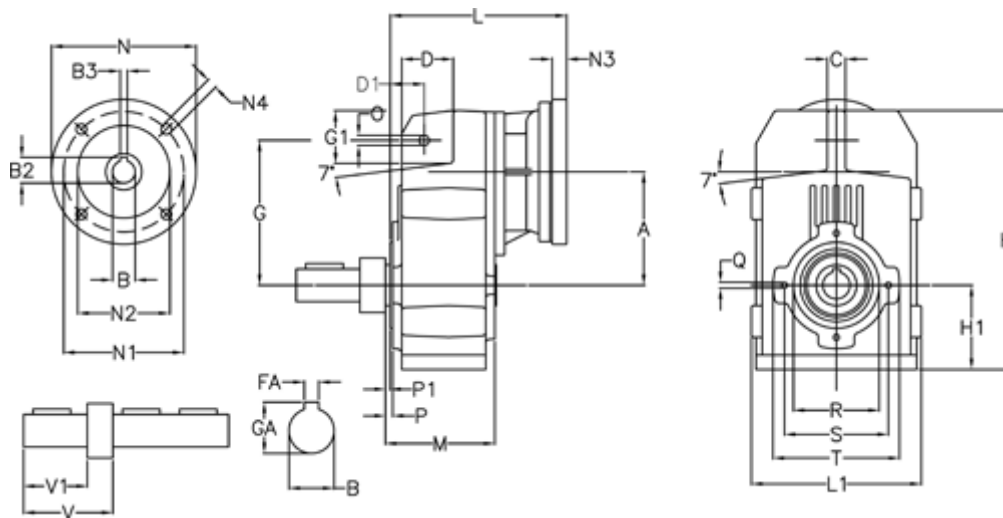

Article number: 29560403011225
 Description: Shaft mounted gear
 A412R-30,1-P71B5

Measures

A = 175.75	FA = 12	M = 144.0	Q = M12x19
B = 40	G = 218	N = 160	R = 130
B1 = 14	G1 = 97.5	N1 = 130	S = 165
B2 = 16.3	GA = 43.0	N2 = 110	T = 200
B3 = 5	H = 389.0	N4 = M8x16	V = 112.5
C = 16	H1 = 116.0	O = 14	V1 = 80
D = 79.0	L = 246.0	P = 7.5	
D1 = 56.5	L1 = 242	P1 = 3.5	